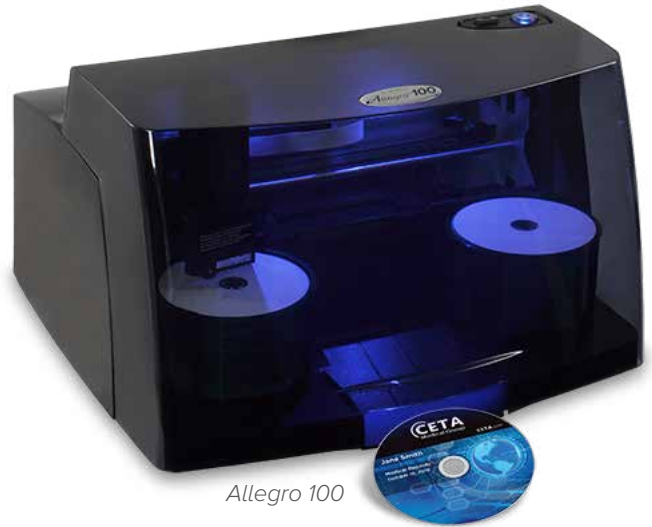

Rimage Software Suite offers the strongest, most fully-featured Application Program Interface (API) on the market. Interconnect with any software program through strong networking capabilities, two-way program-to-program communication, and a full API feature set. Existing Rimage software integrations can get started with an Allegro system right away.

Features

- 20 (Allegro 20) or 100 (Allegro 100) disc capacity
- External disc output allowing both bins to be utilized for input (Allegro 100 only)
- One (Allegro 20) or two (Allegro 100) CD/DVD recorders (Blu-ray optional)
- Rimage Software Suite (RSS)
- Color inkjet printing at up to 4800 dpi
- All-in-one ink cartridge for ease of use
- USB 3.0 connectivity for high speed data transfer
- Internal lighting for status communication